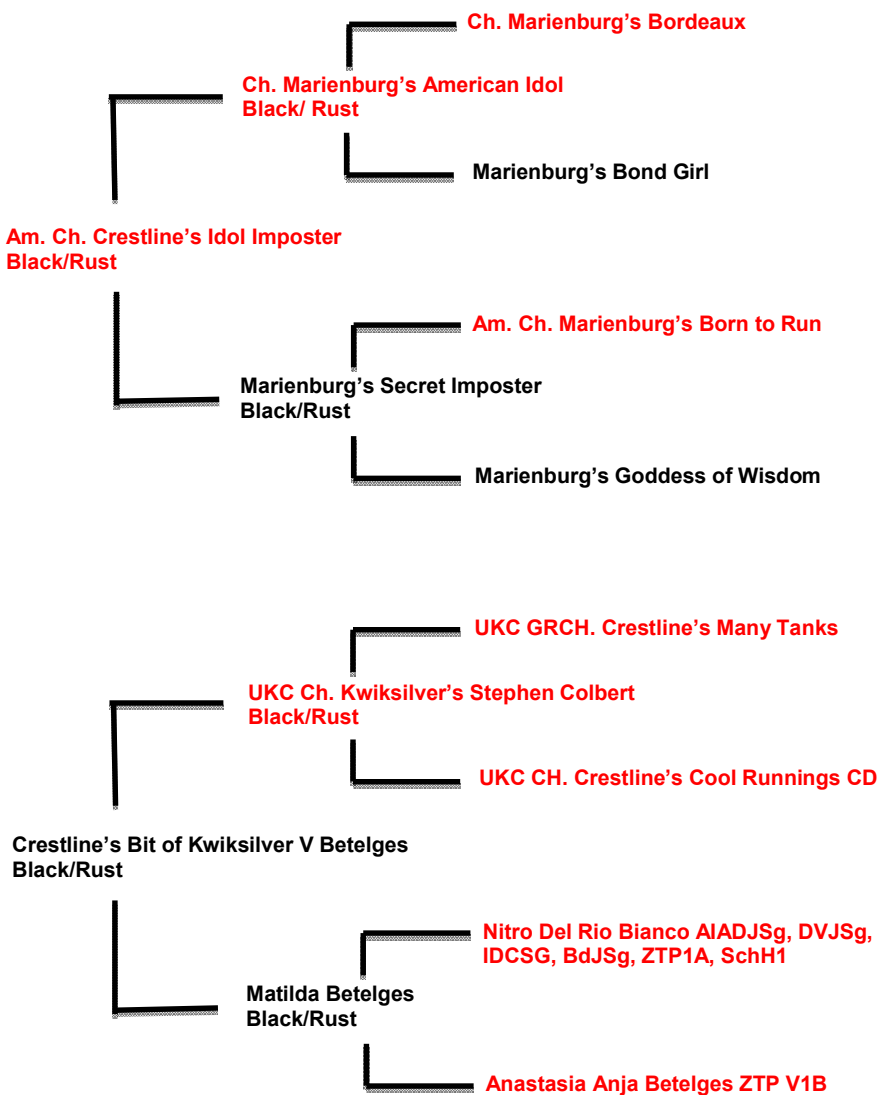

Am. Ch. Crestline's Idol Imposter

Crestline's Bit of Kwiksilver V Betelges

Ch. Talladega's Thunderhawk

Ch. Marienburg's Amber Afterglow

Marienburg's Little Big Man

Marienburg's Goddess of Wisdom

AM/ARG Ch. Nello's Lex Luther WAC