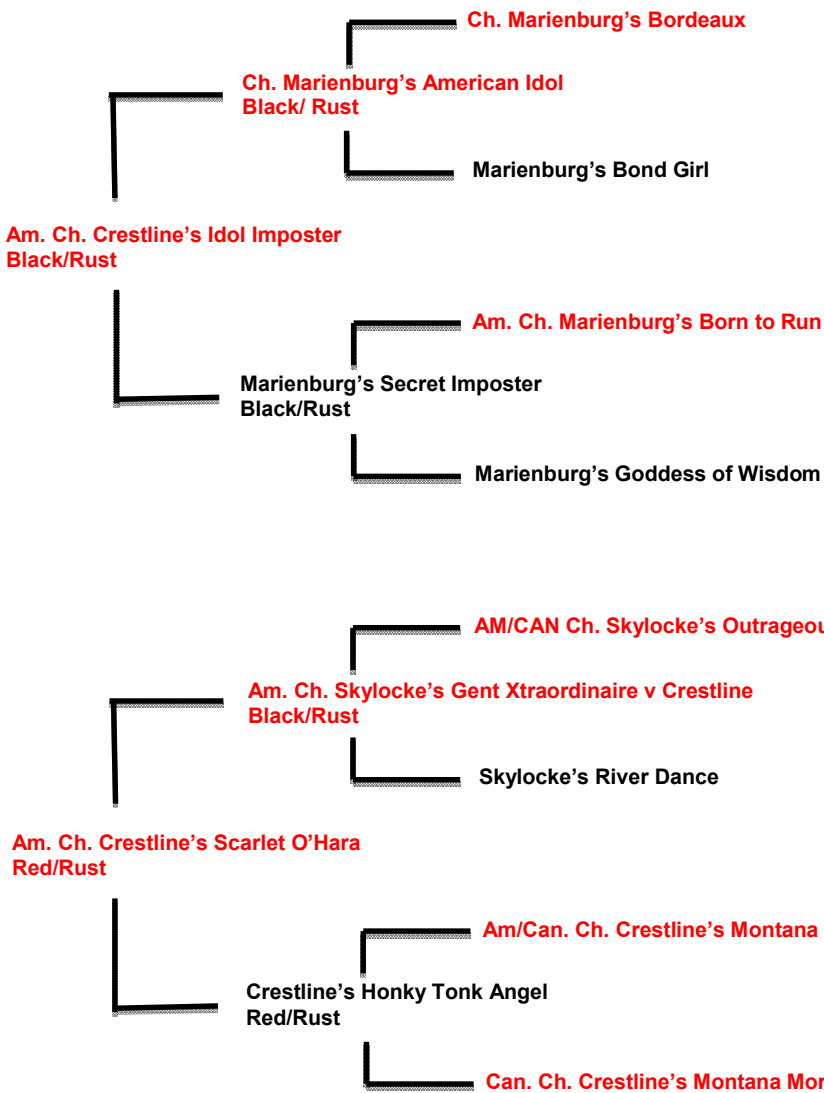

Am. Ch. Crestline's Idol Imposter

Am. Ch. Crestline's Scarlet O'Hara

Ch. Talladega's Thunderhawk

Ch. Marienburg's Amber Afterglow

Marienburg's Little Big Man

Marienburg's Goddess of Wisdom

AM/ARG Ch. Nello's Lex Luther WAC

Marienburg's Silhouette

Marienburg's Bodacious

Ch. Apt to B Camptown Lady

Am. Ch. Jenter's Chazzo-Ma-Tazz

Can. Ch. Sudahr Color My Holiday At Skylocke

AM/CAN Ch. Int. Ch. Adlerheim's Beaujest V Skylocke

Bel-Mar's Mishore Qari V Skylocke